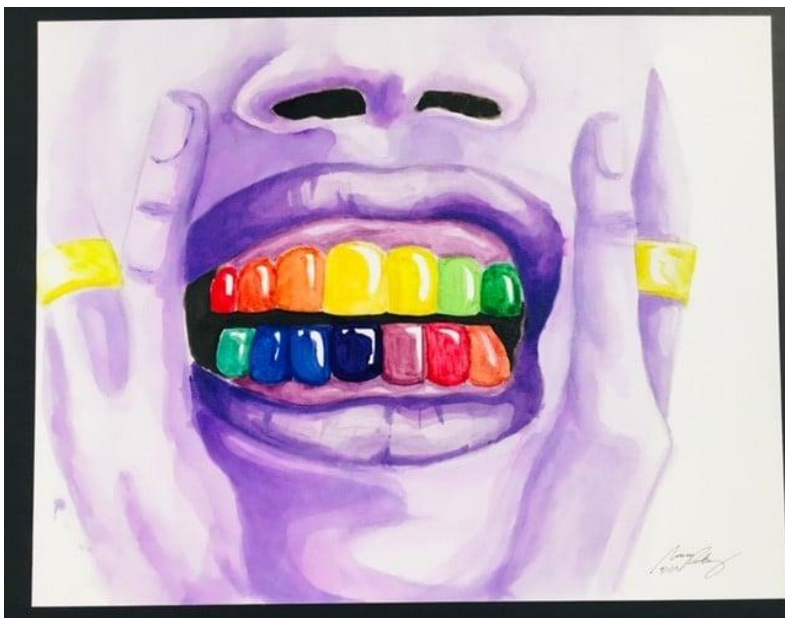

<https://richmondstandard.com/lifestyle/entertainment-and-food/2019/03/31/wccusd-student-art-show-wows-at-richmond-art-center/>

News ▾ Community ▾ Lifestyle ▾ Sports Jobs Chevron Speaks En Espanol Contact Us ▾

# WCCUSD Student Art Show wows at Richmond Art Center

March 31, 2019

👁 284 🗨 0

*"Color Grill" by Aaron Pelaez of De Anza High (All photos in this story credited to Kathy Chouteau)*

**By Kathy Chouteau**

It's been a vibrant partnership for more than five decades and its coloring Richmond's canvas once again.

The Rich Life checked out the exhibition not long after its debut and found the student talent more prolific and impressive than ever, with 420 artworks in a variety of artistic mediums on display. Pop culture was one notable theme among some of the works and included individual references such as Oprah, Super Mario, SpongeBob SquarePants and even Scooby Doo. Another common thread was a number of self-portraits, utterly eye-catching in their inventiveness and individuality.